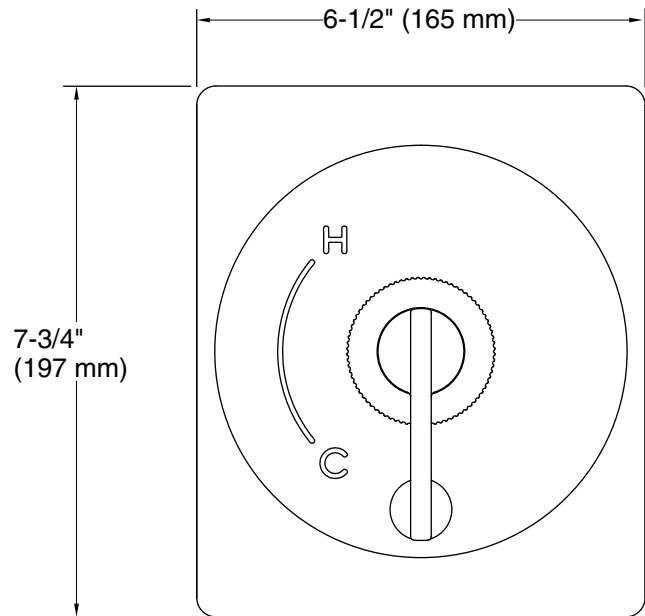

Available Colors/Finishes

Color tiles intended for reference only.

Color	Code	Description
	CP	Polished Chrome
	SN	Vibrant® Polished Nickel
	BL	Matte Black

Technical Information

All product dimensions are nominal.