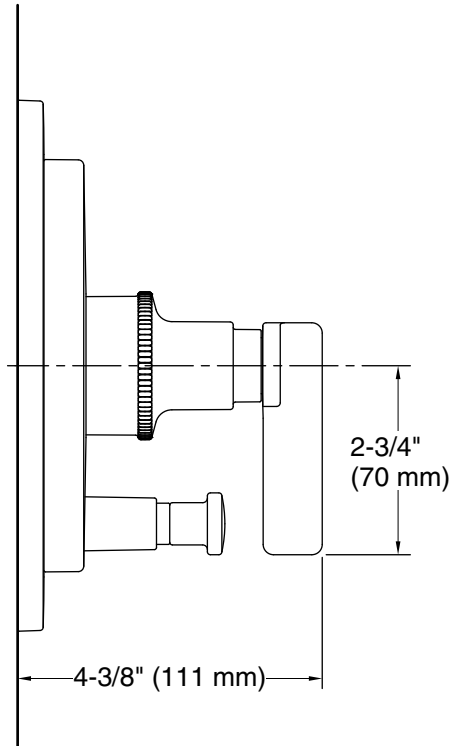

Available Colors/Finishes

Color tiles intended for reference only.

Color	Code	Description
	CP	Polished Chrome
	SN	Vibrant® Polished Nickel
	BL	Matte Black

Technical Information

All product dimensions are nominal.